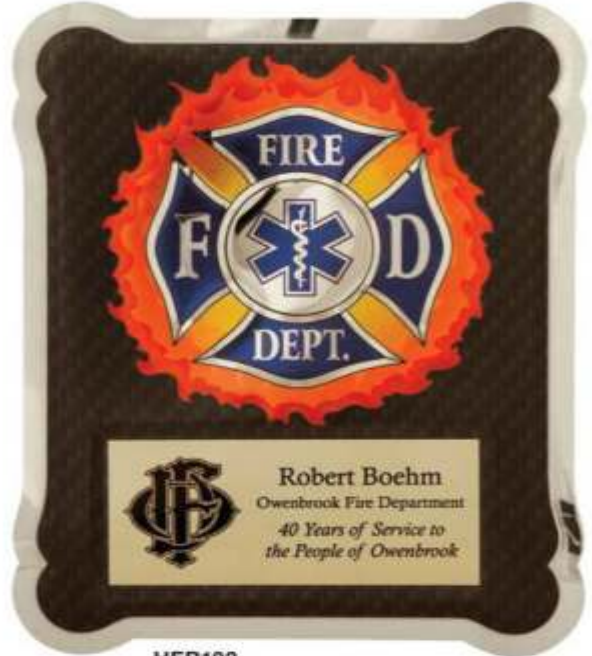

800-957-6604 OR 888-448-1305 FAX: 301-739-8955

Visit our website at: www.olympiatc.com

E-Mail : otcawards@yahoo.com

HERO Plaques

Stainless Steel, Chrome Plated Hero Plaques have recessed area for plate.
Plaques are 1/4" thick & include keyhole.

HER101
Firefighter
Vertical Flames
Size: 10 1/2" x 13"

\$49.99

HER102
Firefighter
Medical/EMT
Size: 10 1/2" x 13"

\$49.99

HER103
Police
Blue Background
Size: 10 1/2" x 13"

\$49.99

HER104
Sheriff
Black Background
Size: 10 1/2" x 13"