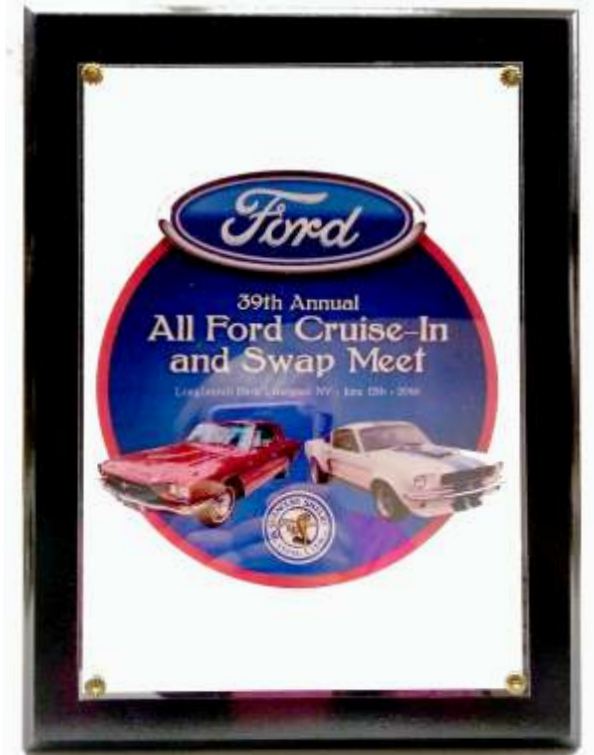

OP 912 H - Metal Casting

OP 912V - Custom Printed

* All plaques available in 7 different sizes

OP 912V - Custom Printed

OP 912V - Custom Printed W/Lucite Overlay