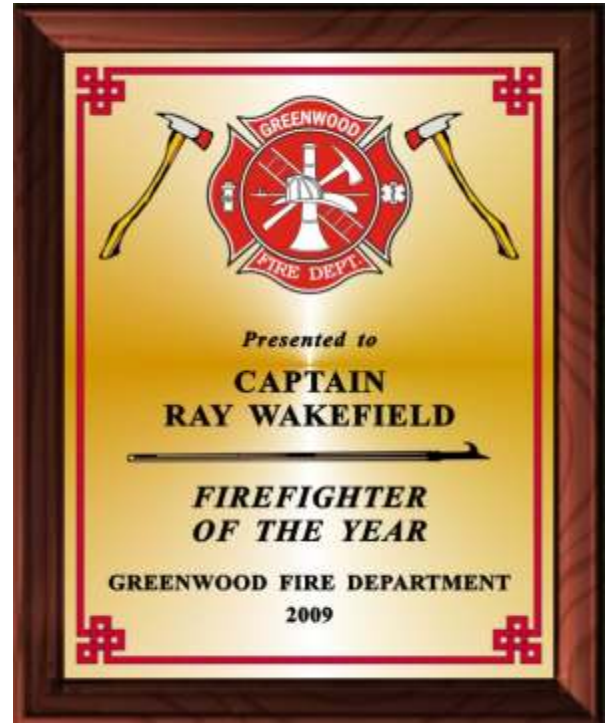

OP 912V - Custom Printed

* All plaques available in 7 different sizes